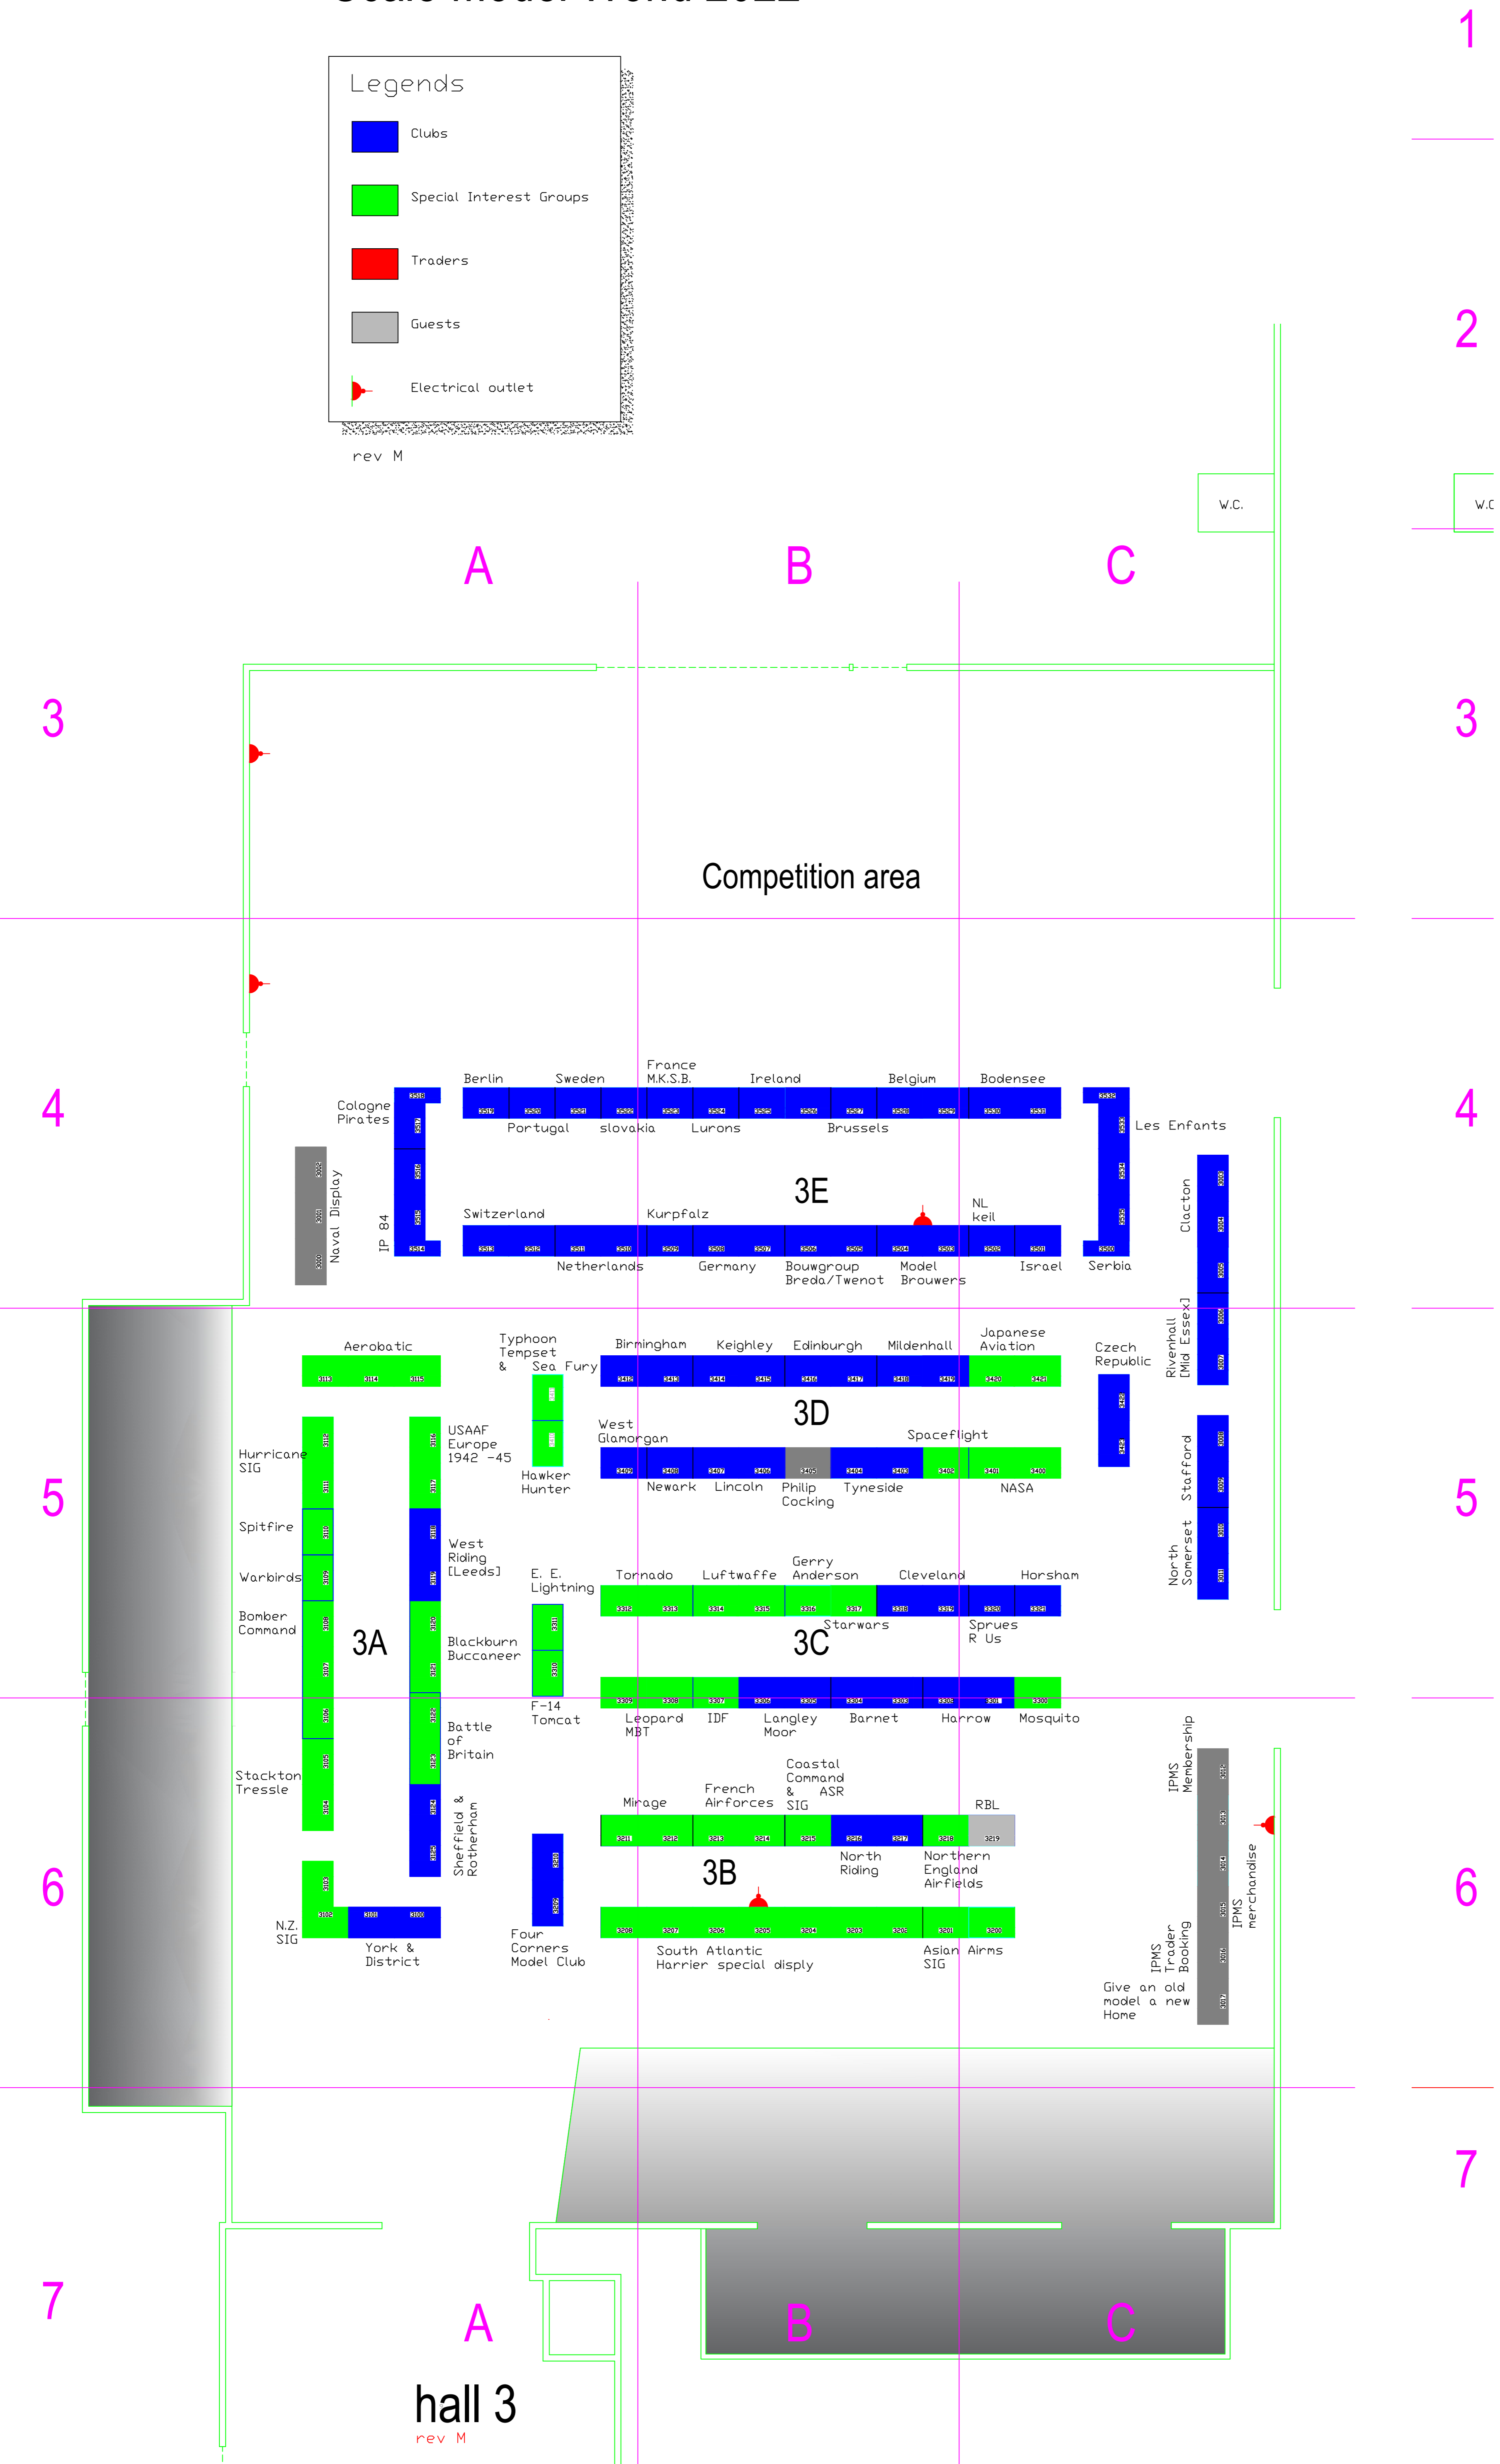

Scale Model World 2022

Legends

- Clubs
- Special Interest Groups
- Traders
- Guests
- Electrical outlet

rev M

hall 3
rev M